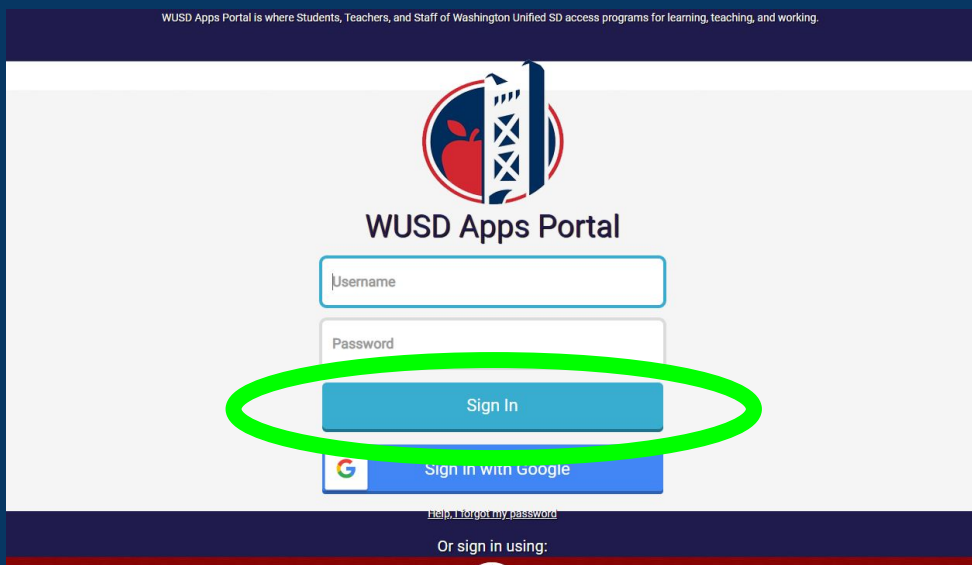

USERNAME

PASSWORD

SIGN IN

(don't use "Sign in with Google" button when accessing remotely)